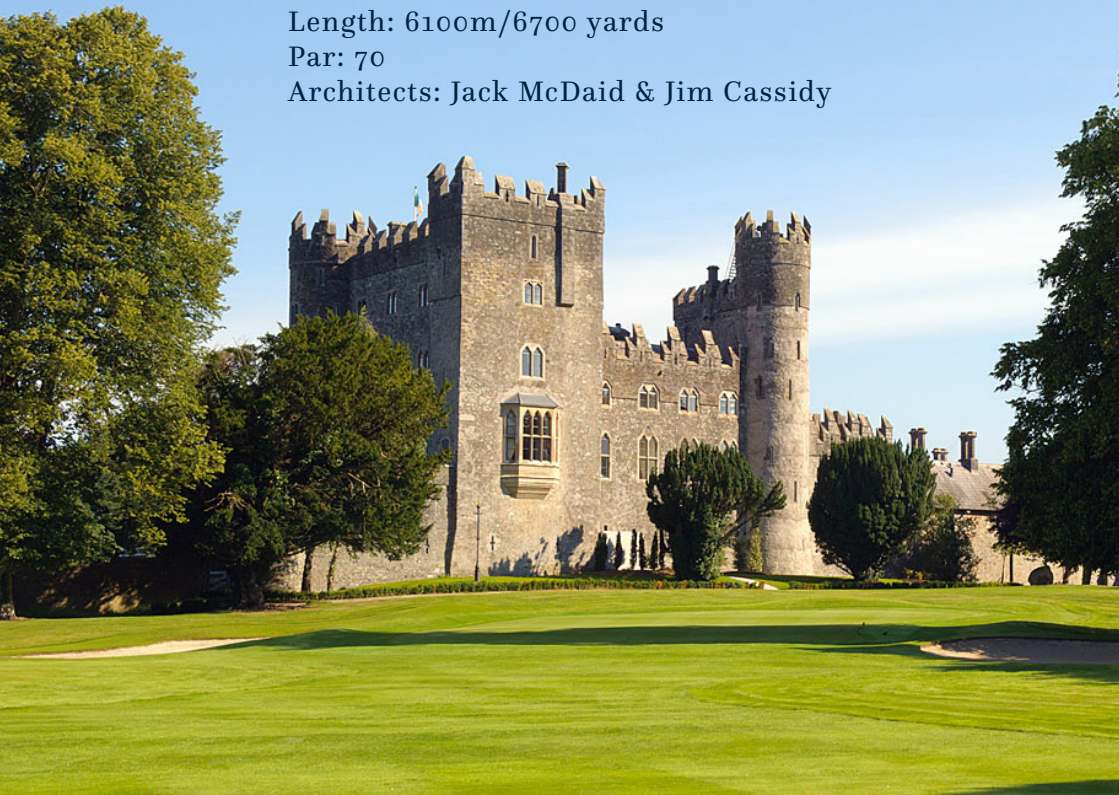

### *Golf Course Details:*

Type of course: Parkland Course

Holes: 18

Length: 6100m/6700 yards

Par: 70

Architects: Jack McDaid & Jim Cassidy

We have excellent facilities for our Society Guests & Visitors including a Short Game Area along with Putting Green and Driving Nets, a fully stocked Golf Shop, Clubhouse Bar & Restaurant with Event Facilities.