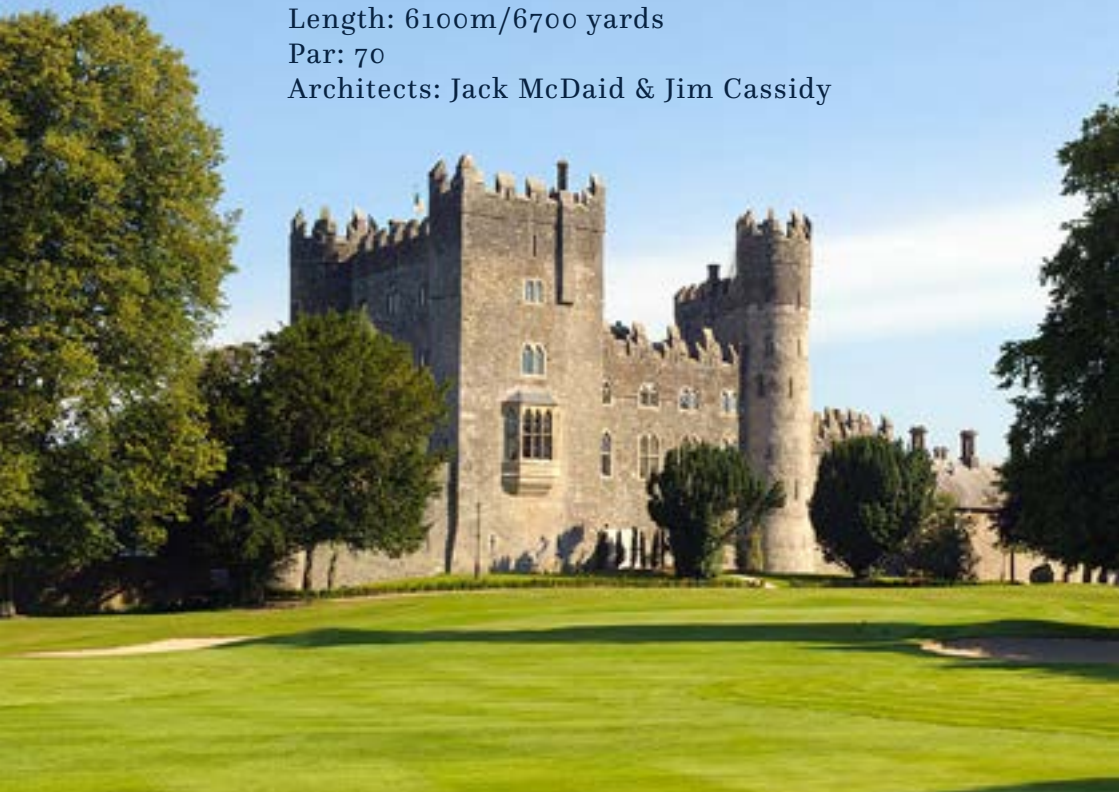

Kilkea Castle

Est~1180

Kilkea Castle Golf Club Society Offers

Golf Course Details:

Type of course: Parkland Course

Holes: 18

Length: 6100m/6700 yards

Par: 70

Architects: Jack McDaid & Jim Cassidy

We have excellent facilities for our Society Guests & Visitors including a Short Game Area along with Putting Green and Driving Nets, a fully stocked Golf Shop, Clubhouse Bar & Restaurant with Event Facilities.

Golf Buggies available at a special rate of €30.